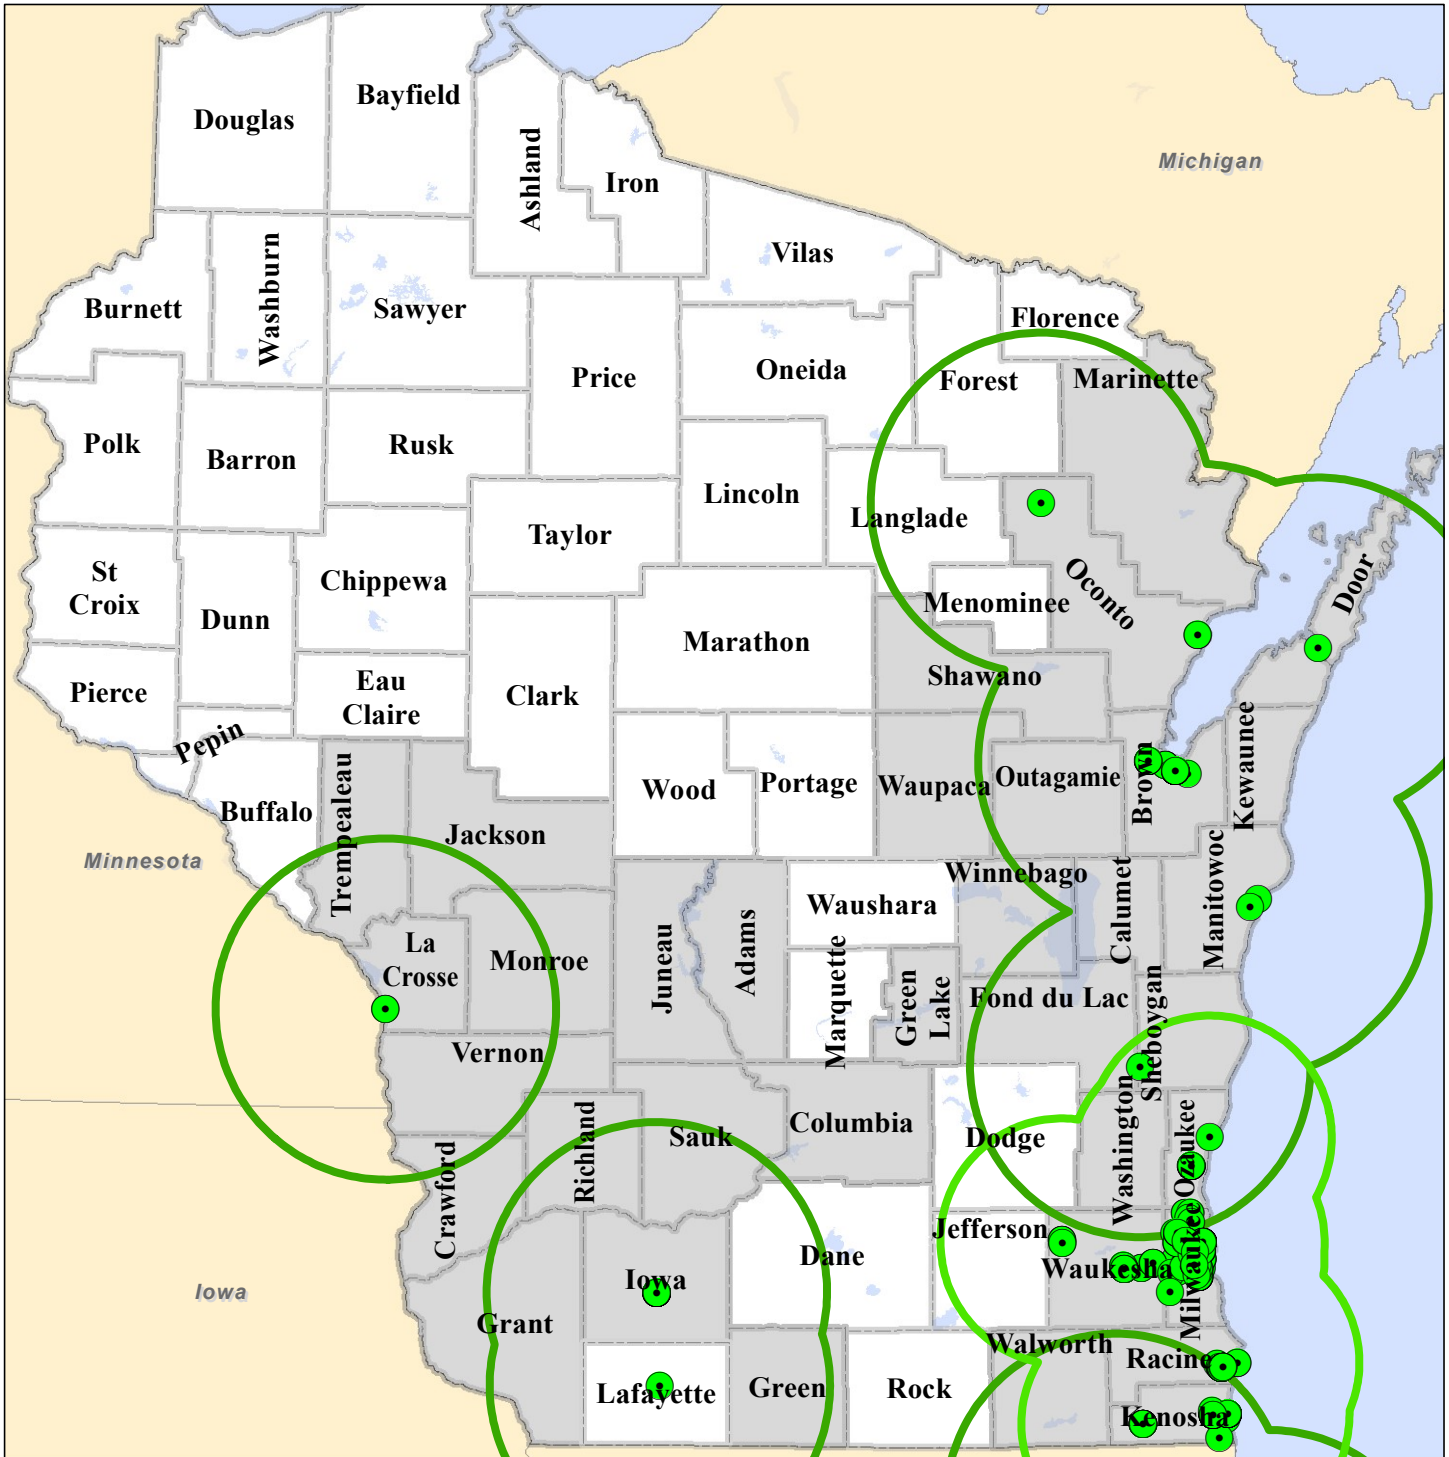

iCare BC+ Dental Network 2020 Certification

Legend

-  iCare Dental Location
-  iCare Dental 25 mile radius
-  iCare Dental 35 mile radius
-  = iCare Contracted Counties