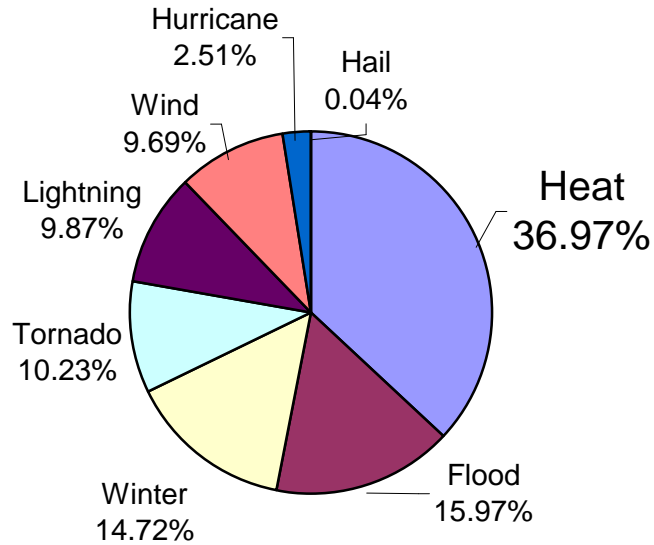

U.S. Weather Killers 1991-2000

Average Annual Percentage of Weather Killers

Wisconsin Weather Killers 1982-2001

Directly-Related Fatalities